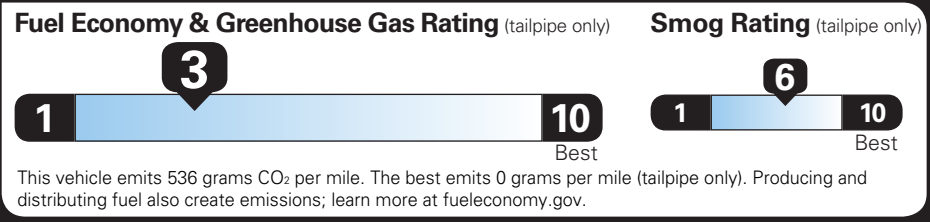

EPA DOT Fuel Economy and Environment

Gasoline Vehicle

TAHOE 4WD

Fuel Economy **17** MPG
combined city/hwy

15 city

19 highway

5.9 gallons per 100 miles

You spend **$6,000** more in fuel costs over 5 years compared to the average new vehicle.

Standard SUVs range from 12 to 115 MPG. The best vehicle rates 146 MPGe.

Annual fuel cost **$2,900**